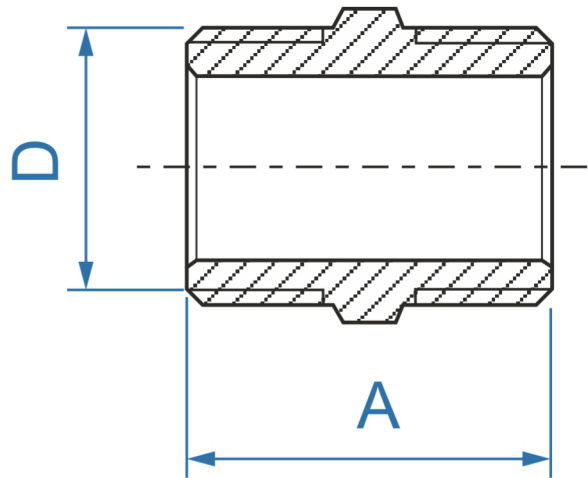

## vsuvka chrom

objednací kód	PN [MPa]	A [mm]	⬡	D
07680CR14	1,0	25	14	1/4"
07680CR38	1,0	22	17	3/8"
07680CR12	1,0	27	21	1/2"
07680CR34	1,0	26	27	3/4"