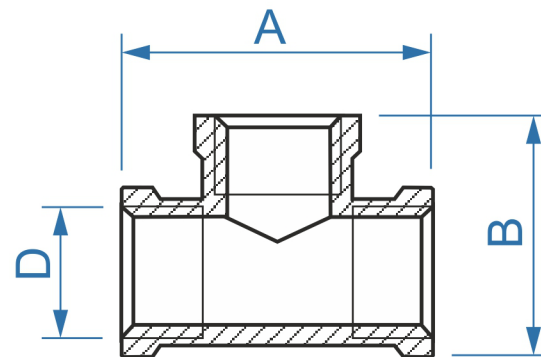

## T-kus - vnitřní / vnitřní / vnitřní

objednací kód	PN [Mpa]	D	A [mm]	B [mm]
07656MZ14	1,0	1/4"	39	29
07656MZ38	1,0	3/8"	40	30
07656MZ12	1,0	1/2"	50	37
07656MZ34	1,0	3/4"	57	45
07656MZ1	1,0	1"	70	57
07656MZ54	1,0	5/4"	82	65
07656MZ64	1,0	6/4"	95	75
07656MZ2	1,0	2"	105	87