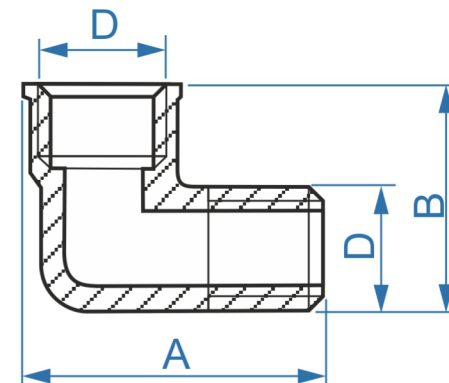

## koleno - vnitřní/vnější

objednací kód	PN [Mpa]	D	A [mm]	B [mm]
07652MZ14	1,0	1/4"	35	32
07652MZ38	1,0	3/8"	37	26
07652MZ12	1,0	1/2"	41	32
07652MZ34	1,0	3/4"	50	40
07652MZ1	1,0	1"	58	52
07652MZ54	1,0	5/4"	71	60
07652MZ64	1,0	6/4"	85	70
07652MZ2	1,0	2"	96	79