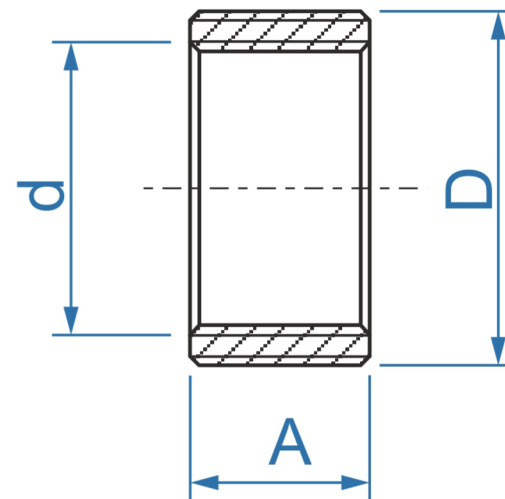

**07800MZ**

**redukce - mosaz**

objednací kód	PN [MPa]	A [mm]	D	d
07800MZ1238	1,0	10,5	1/2"	3/8"
07800MZ3412	1,0	10,5	3/4"	1/2"
07800MZ134	1,0	13	1"	3/4"